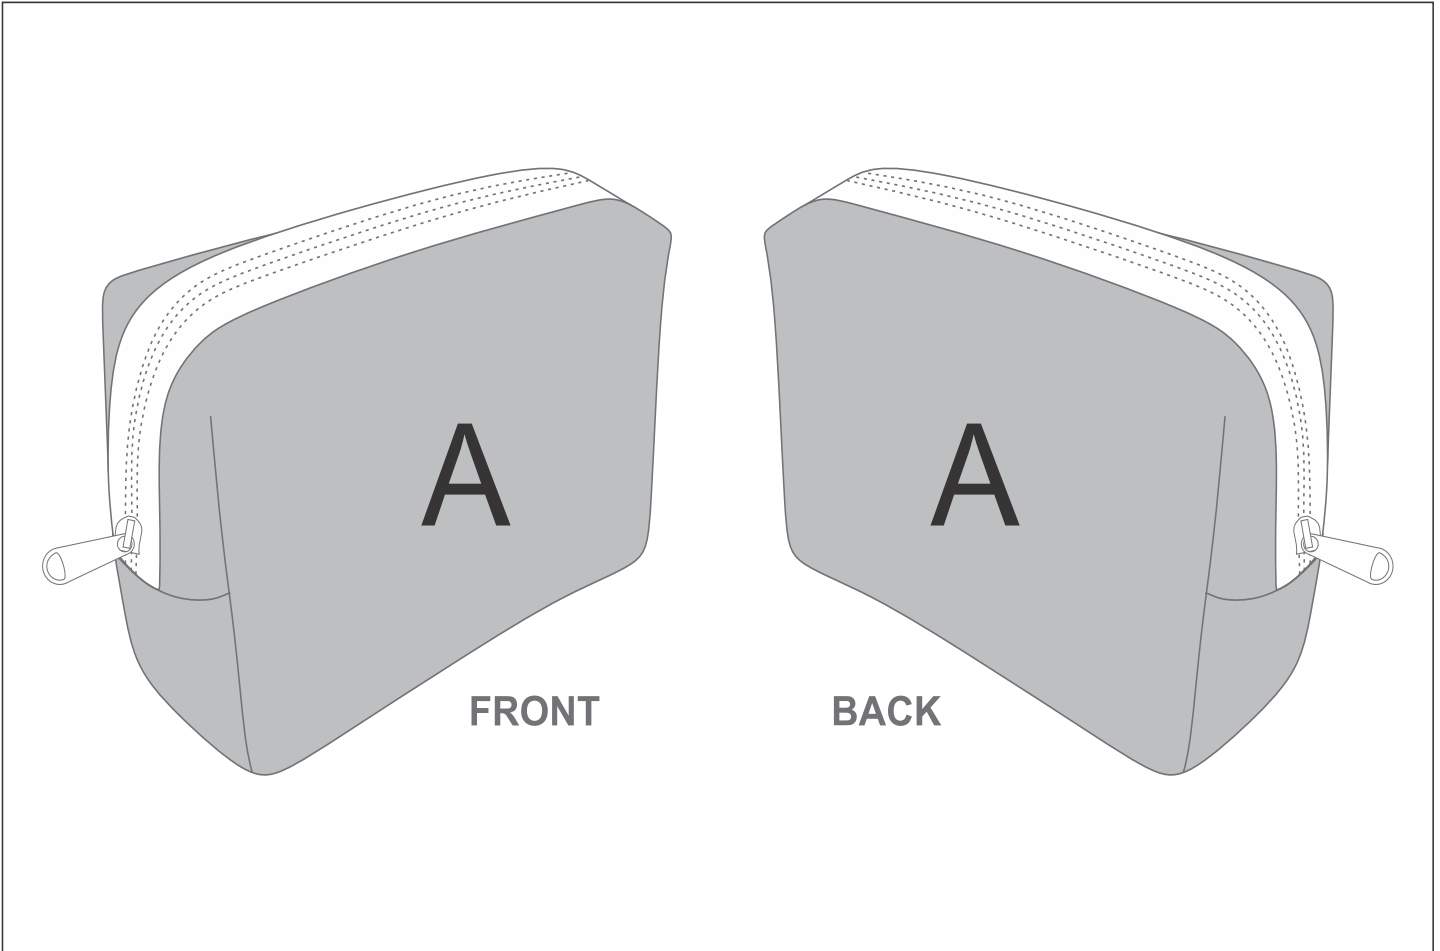

# SG-HP-100-G

PPS Hoppla Emma Neoprene Cosmetic Bag

## Need to know:

Includes 1-Position Sublimation (setup fees apply)

- Please Note: We cannot guarantee 100% logo Alignment on all Brandable Panels.

- NB: Please note that Neoprene material is not conducive to having predominantly white back grounds due to the print transferring nature of the fabric and process used to complete the print. We always advise to have a background colour within the design as this mitigates the chances of material blemishes and ghosting of print.

## Branding Options:

Position	Branding Method (Branding Code)	No. of Colours	Dimension
A	Custom Sublimation A (CPSUB-A)	Full Colour	319mm wide x 379mm high